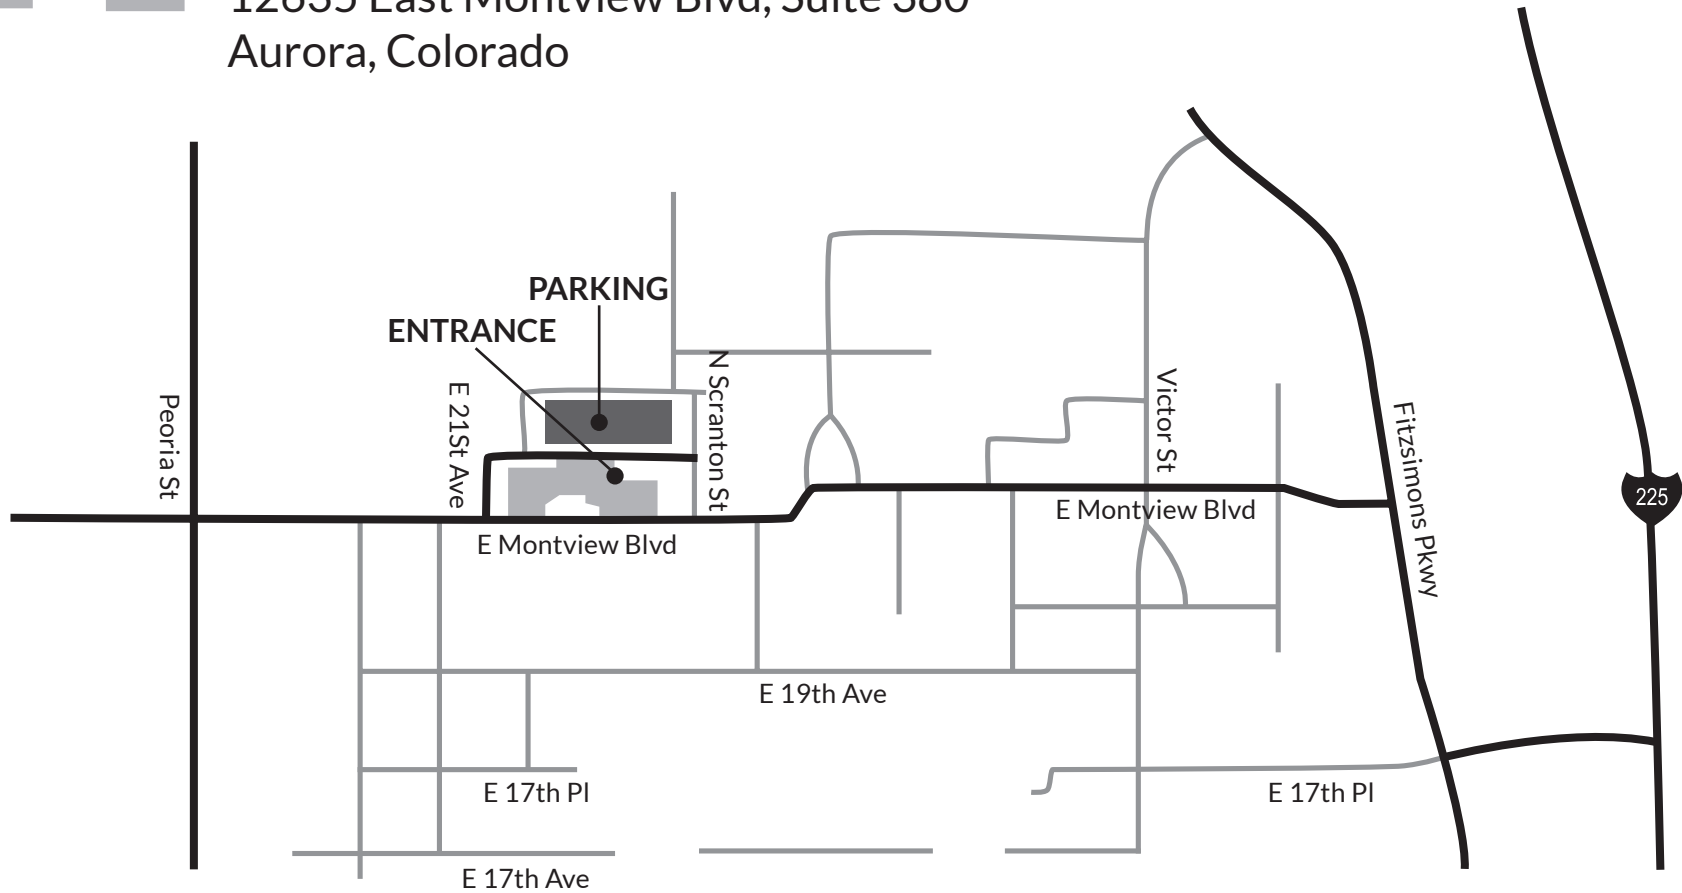

GATES BIOMANUFACTURING FACILITY

12635 East Montview Blvd, Suite 380
Aurora, Colorado

FROM THE WEST:

Drive east of Peoria St on Montview Blvd and make your first left beyond the golf course on E 21st Ave, which will lead you to the parking lot behind the Bioscience Park Center. Enter on the north side of the building.

FROM THE EAST:

From I-225, take the E 17th Pl exit and turn right on Fitzsimons Pkwy. Make your first left on Montview Blvd and take a right on E 21st Ave, which will lead you to the parking lot behind the Bioscience Park Center. Enter on the north side of the building.